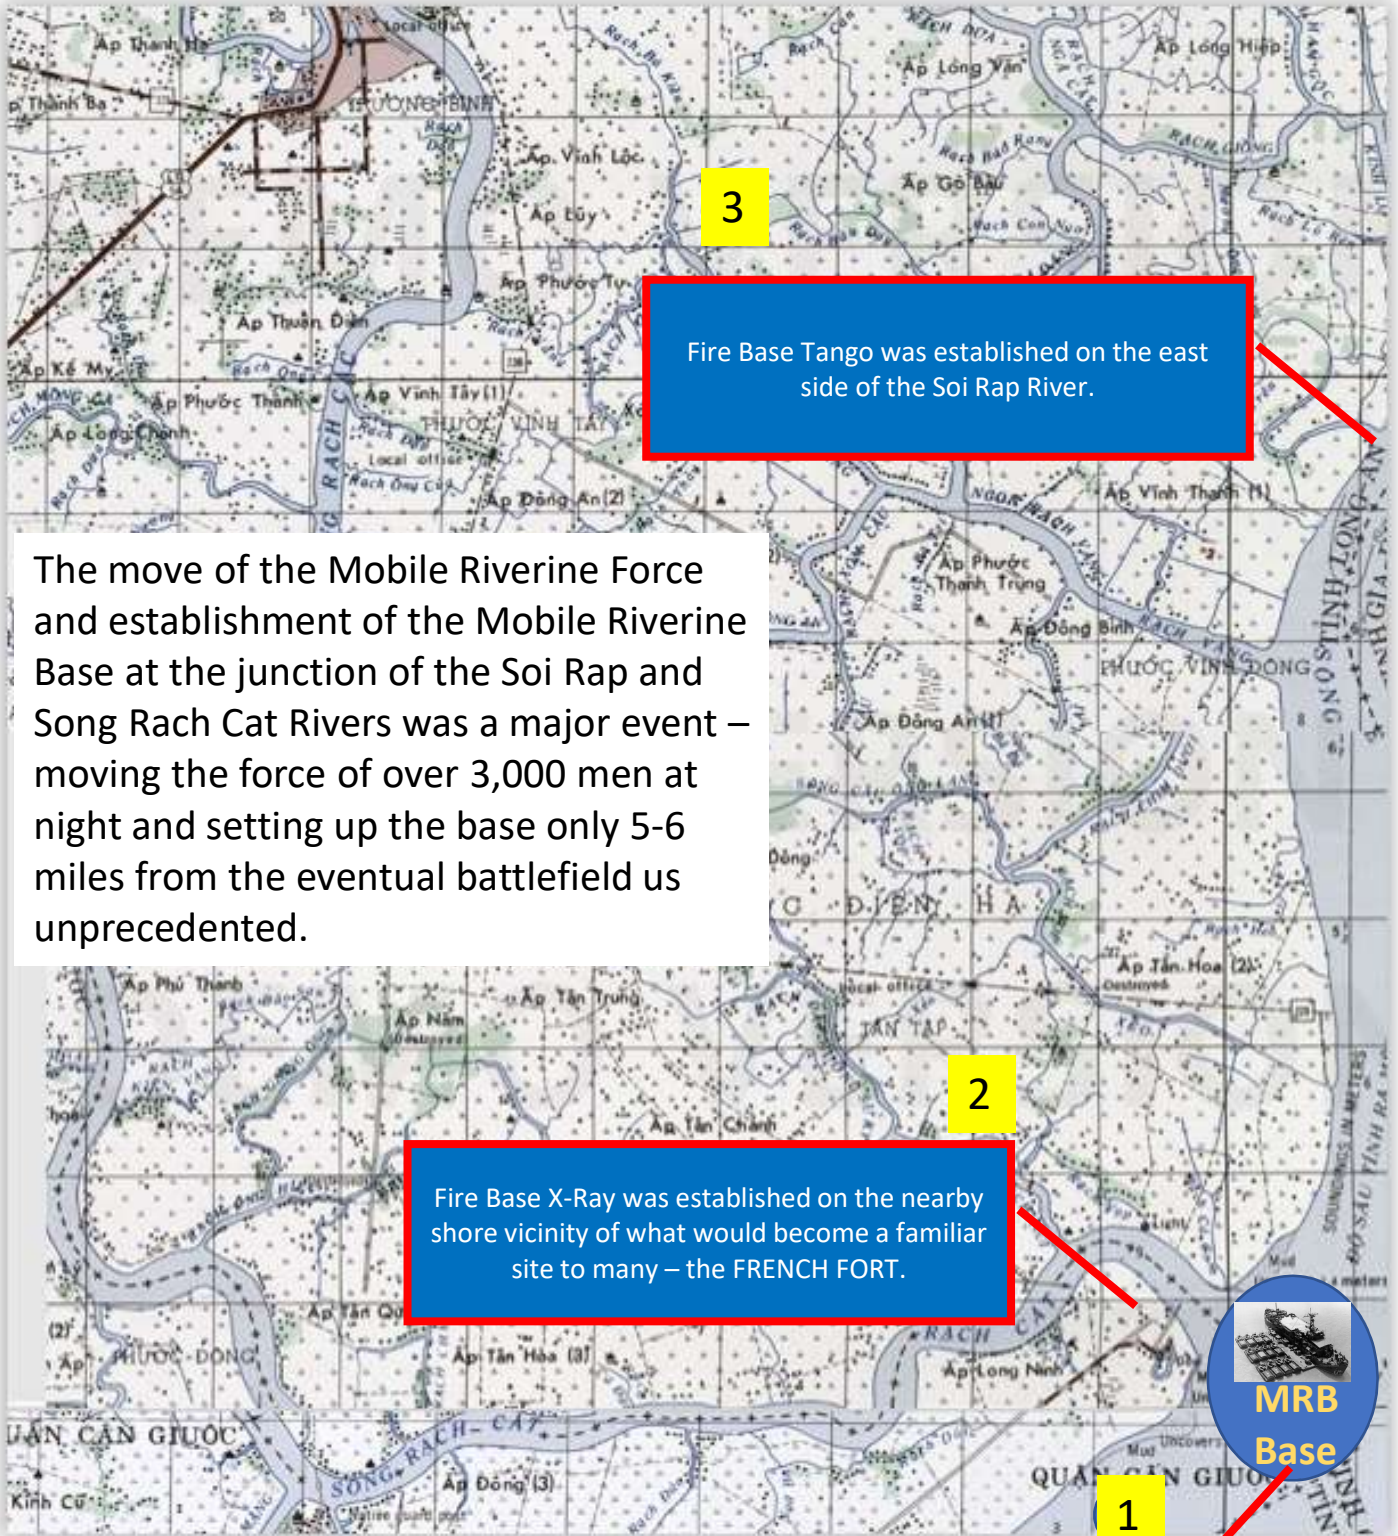

The Establishment of the Mobile Riverine Base and Fire Bases – 18 June 1967

3
Fire Base Tango was established on the east side of the Soi Rap River.

The move of the Mobile Riverine Force and establishment of the Mobile Riverine Base at the junction of the Soi Rap and Song Rach Cat Rivers was a major event – moving the force of over 3,000 men at night and setting up the base only 5-6 miles from the eventual battlefield was unprecedented.

2
Fire Base X-Ray was established on the nearby shore vicinity of what would become a familiar site to many – the FRENCH FORT.

1
Late on 18 June the MRF ships moved to and anchored at the confluence of the Song Rach Cat and Soi Rap Rivers – the late move was designed to hide the arrival of the MRF

MRB
Base

The Beginning 19 June 1967 Moves

It was a normal very, very early start